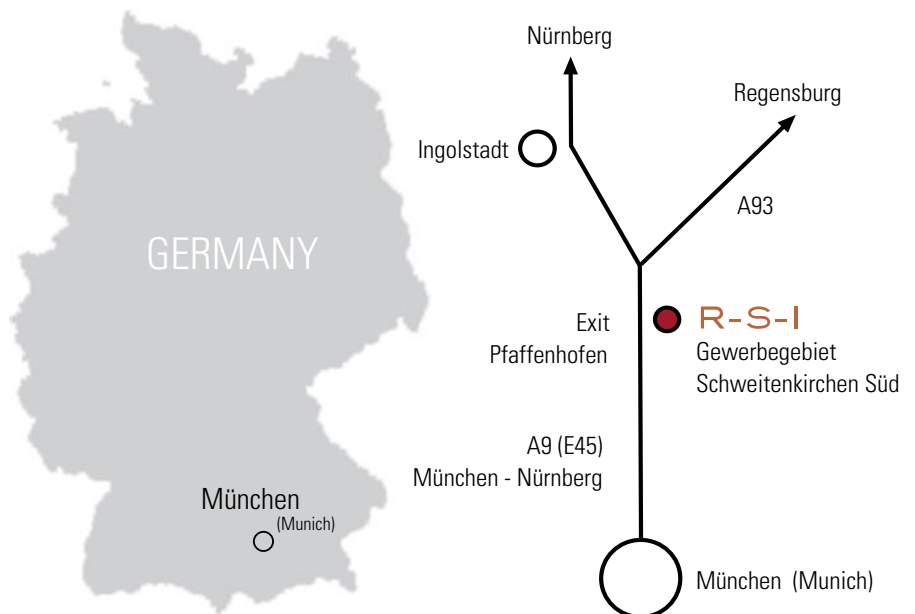

R-S-I will help you to perform!